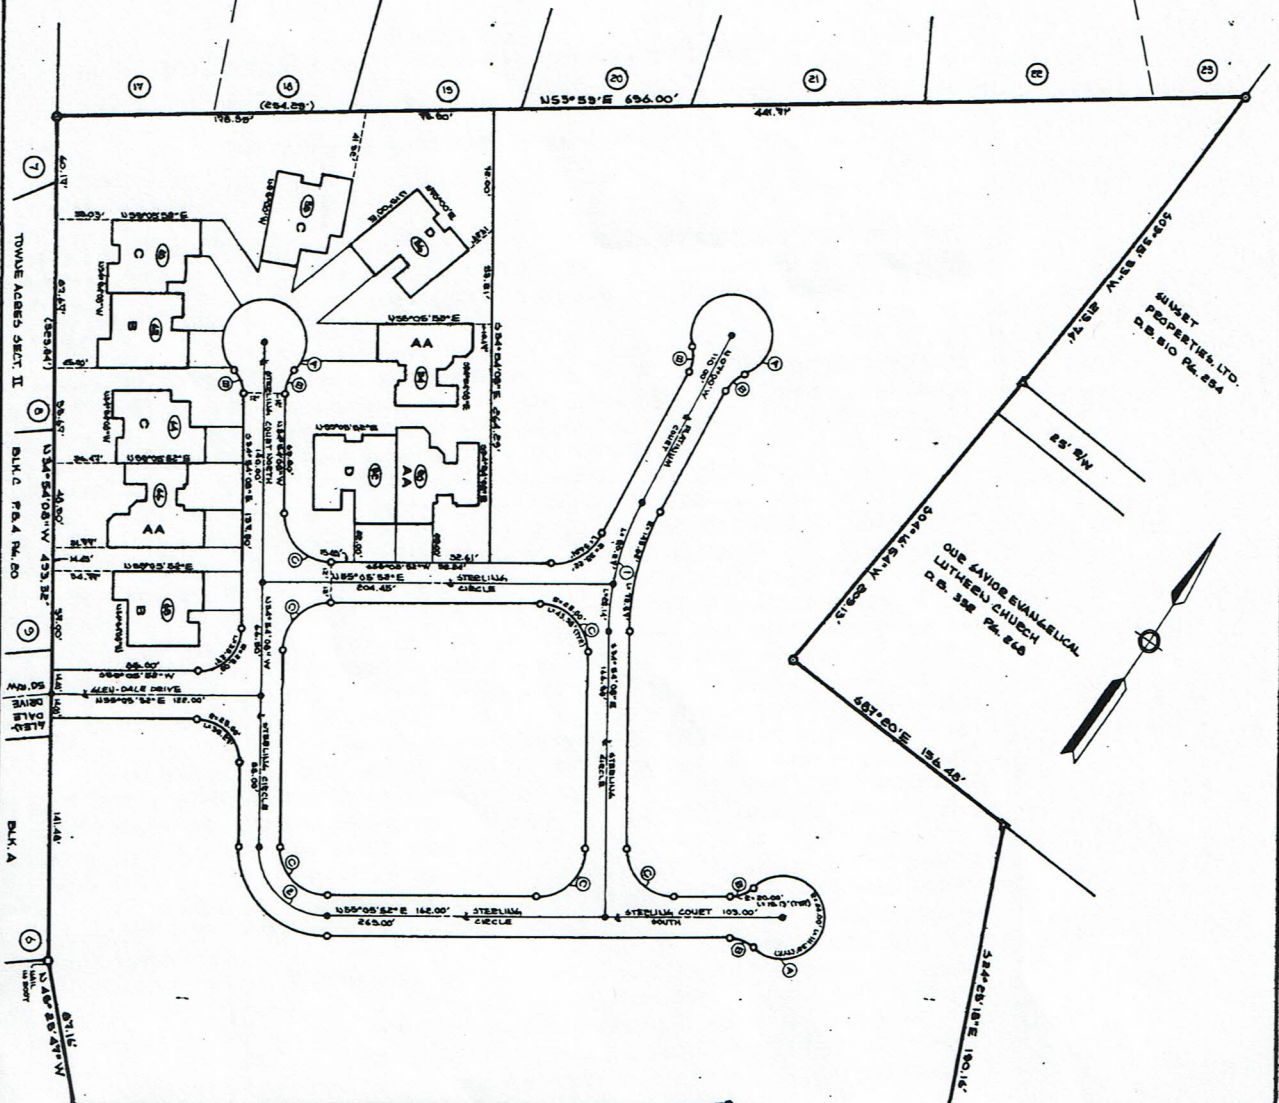

TOWNE ACCESS SECT. III BLK. C P.B.S. 26.10

SHUSET PROPERTIES, LTD.
D.B. 810 P.B. 254

OUR LADY OF THE VALLEY LUTHERAN CHURCH
D.B. 312 P.B. 248

STATE OF TENNESSEE - WASHINGTON COUNTY
Surveyed by Record the 1st day of April, 1964, at 10:00 AM, 1964.
and recorded in Book No. 211, Page 277.
Date of Survey: 3/27/64
Total Area: 100.00 Acres
Total Area: 100.00 Acres
Elizabethton Federal Hill
D.B. 418 P.B. 192

CHESTER W. CAROL BANKERSHIP
D.B. 402 P.B. 425

WALT TITTLE, SR.